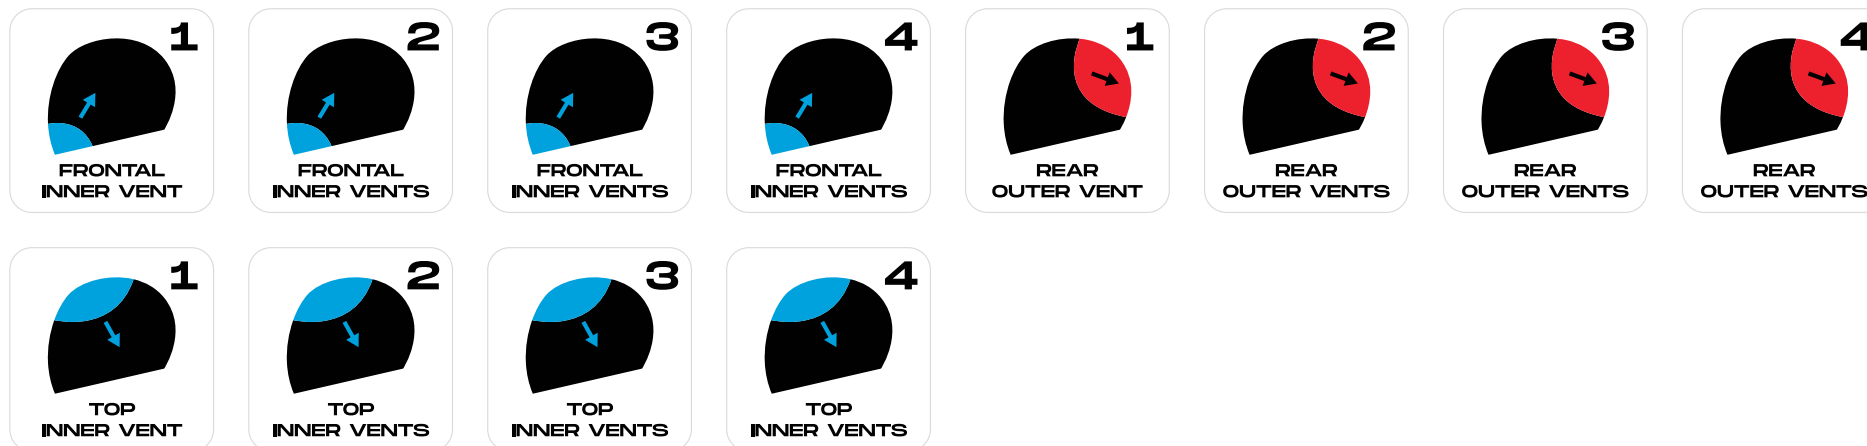

ICONS CHART

SHELL

VENTS