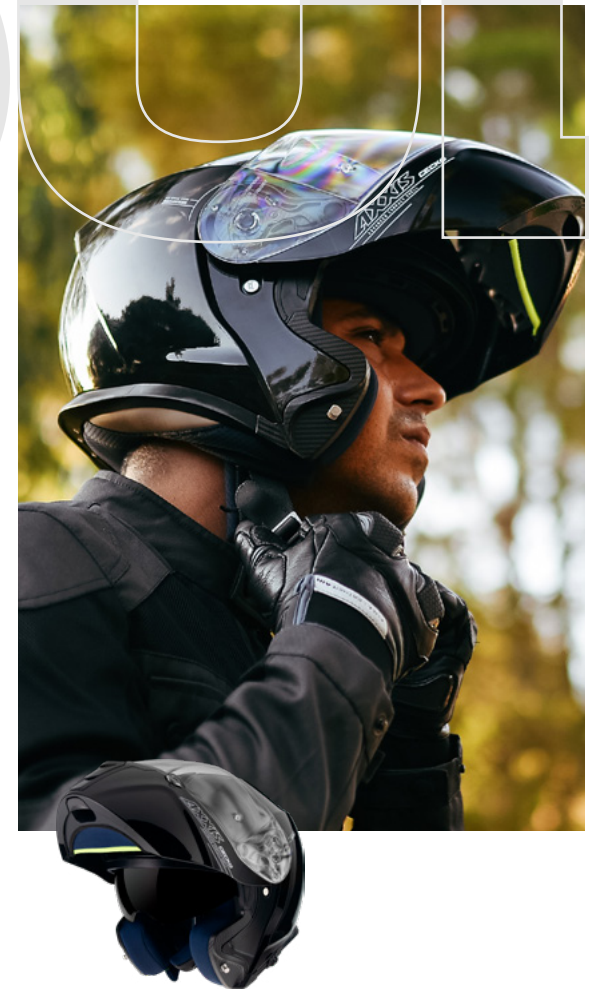

# MOD

NEW

**STORM SV** | 34

NEW

**HUNTER SV** | 40

**GECKO SV** | 46