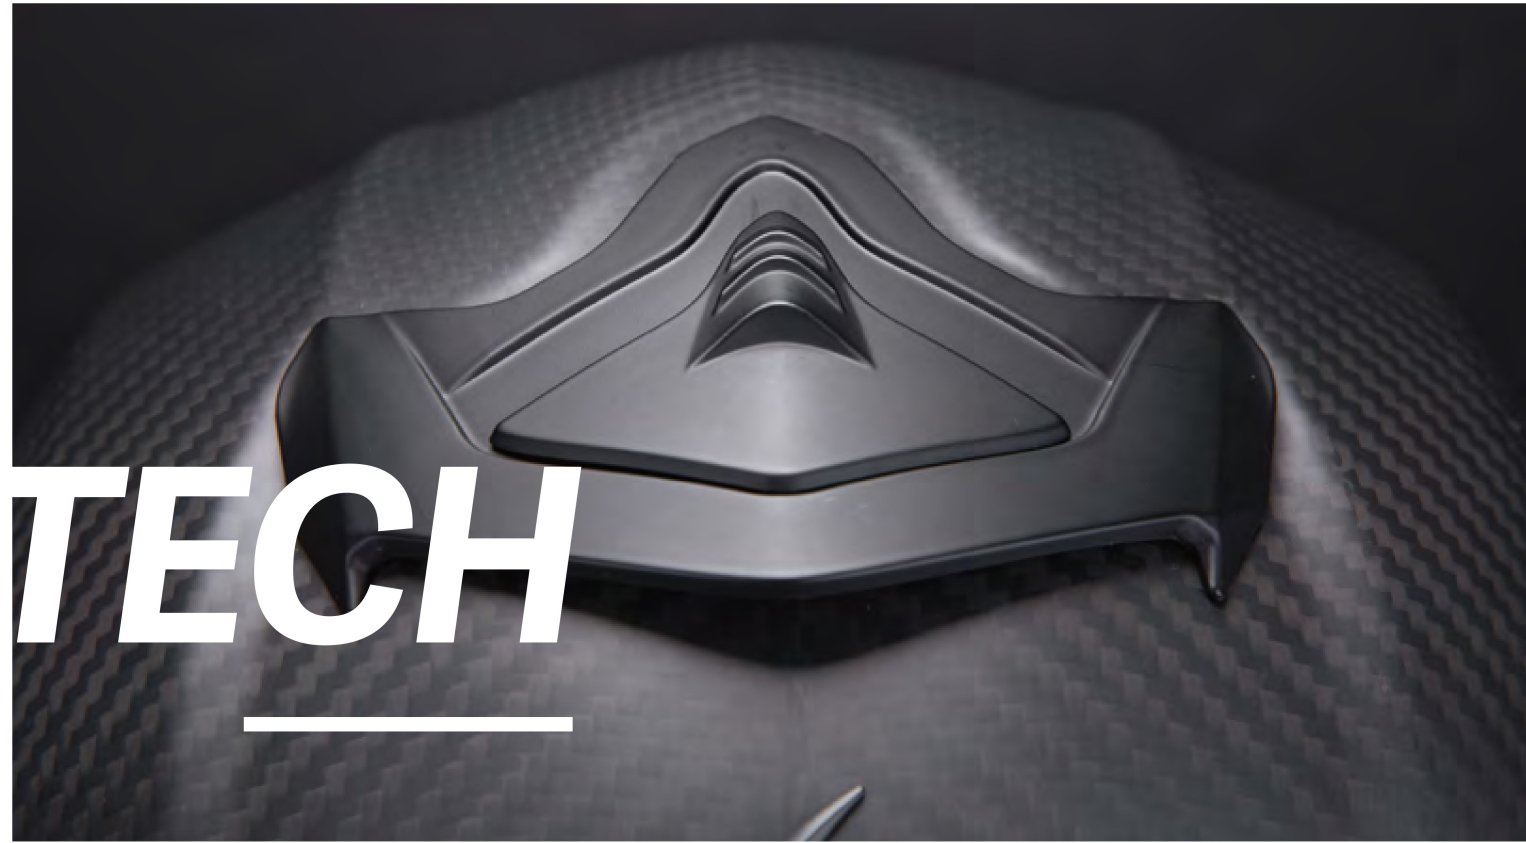

SCORPION
EXO

SCORPION RANGE 2022

GET STUNG

Since fifteen years Scorpion EXO™ has been dedicated to offering high quality, innovative motorcycle helmets at an incredible value.

Some of the world's best helmet designers spend countless hours developing and testing Scorpion EXO™ products to ensure that each and every Scorpion EXO™ Helmet will surpass user expectations. Pulling R&D from some of the top riders in the world, from MotoGP all the way to the Dakar Rally, Scorpion EXO™ is committed to listening to your needs.

At Scorpion EXO™ we are dedicated to providing premium quality safety products you can rely on, we live for our brand from start to finish and we ride the same streets that you do. At Scorpion EXO™ our brand is more than just a logo, it's a lifestyle.

OPEN FACE

Belfast EVO p.122
EXO-S1 p.128
EXO-City..... p.134
EXO-230..... p.140

ADVENTURE

ADX-2 p.148

OFF-ROAD

VX-22 Air..... p.156
VX-16 Air..... p.162
AccessoiresP.170

Ellip-Tec™

Easy, Secure, tool-less visor changes in seconds. Pulls the visor back against the eyeport gasket during closure to ensure a proper seal.

Titanium Double D Ring™

High strength titanium D-ring system with industry leading durability.

Pinlock Maxvision™

Pinlock® 100% Max Vision® ensures a 100% fog free vision. The anti-fog insert lens is placed in the ScorpionEXO™ face shield w/ tearoff posts, providing maximum visibility (optional accessory).