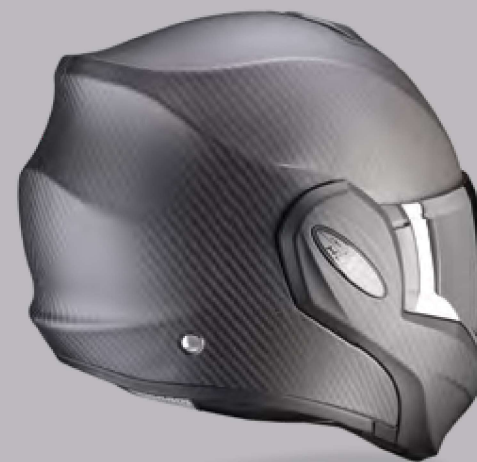

EXO-TECH CARBON