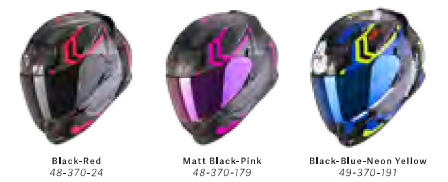

COVER

TINA

LEMANS

SOLID

FASTA

FABIO
QUARTARARO

EXO-491
SPIN

EXO-COMBAT EVO